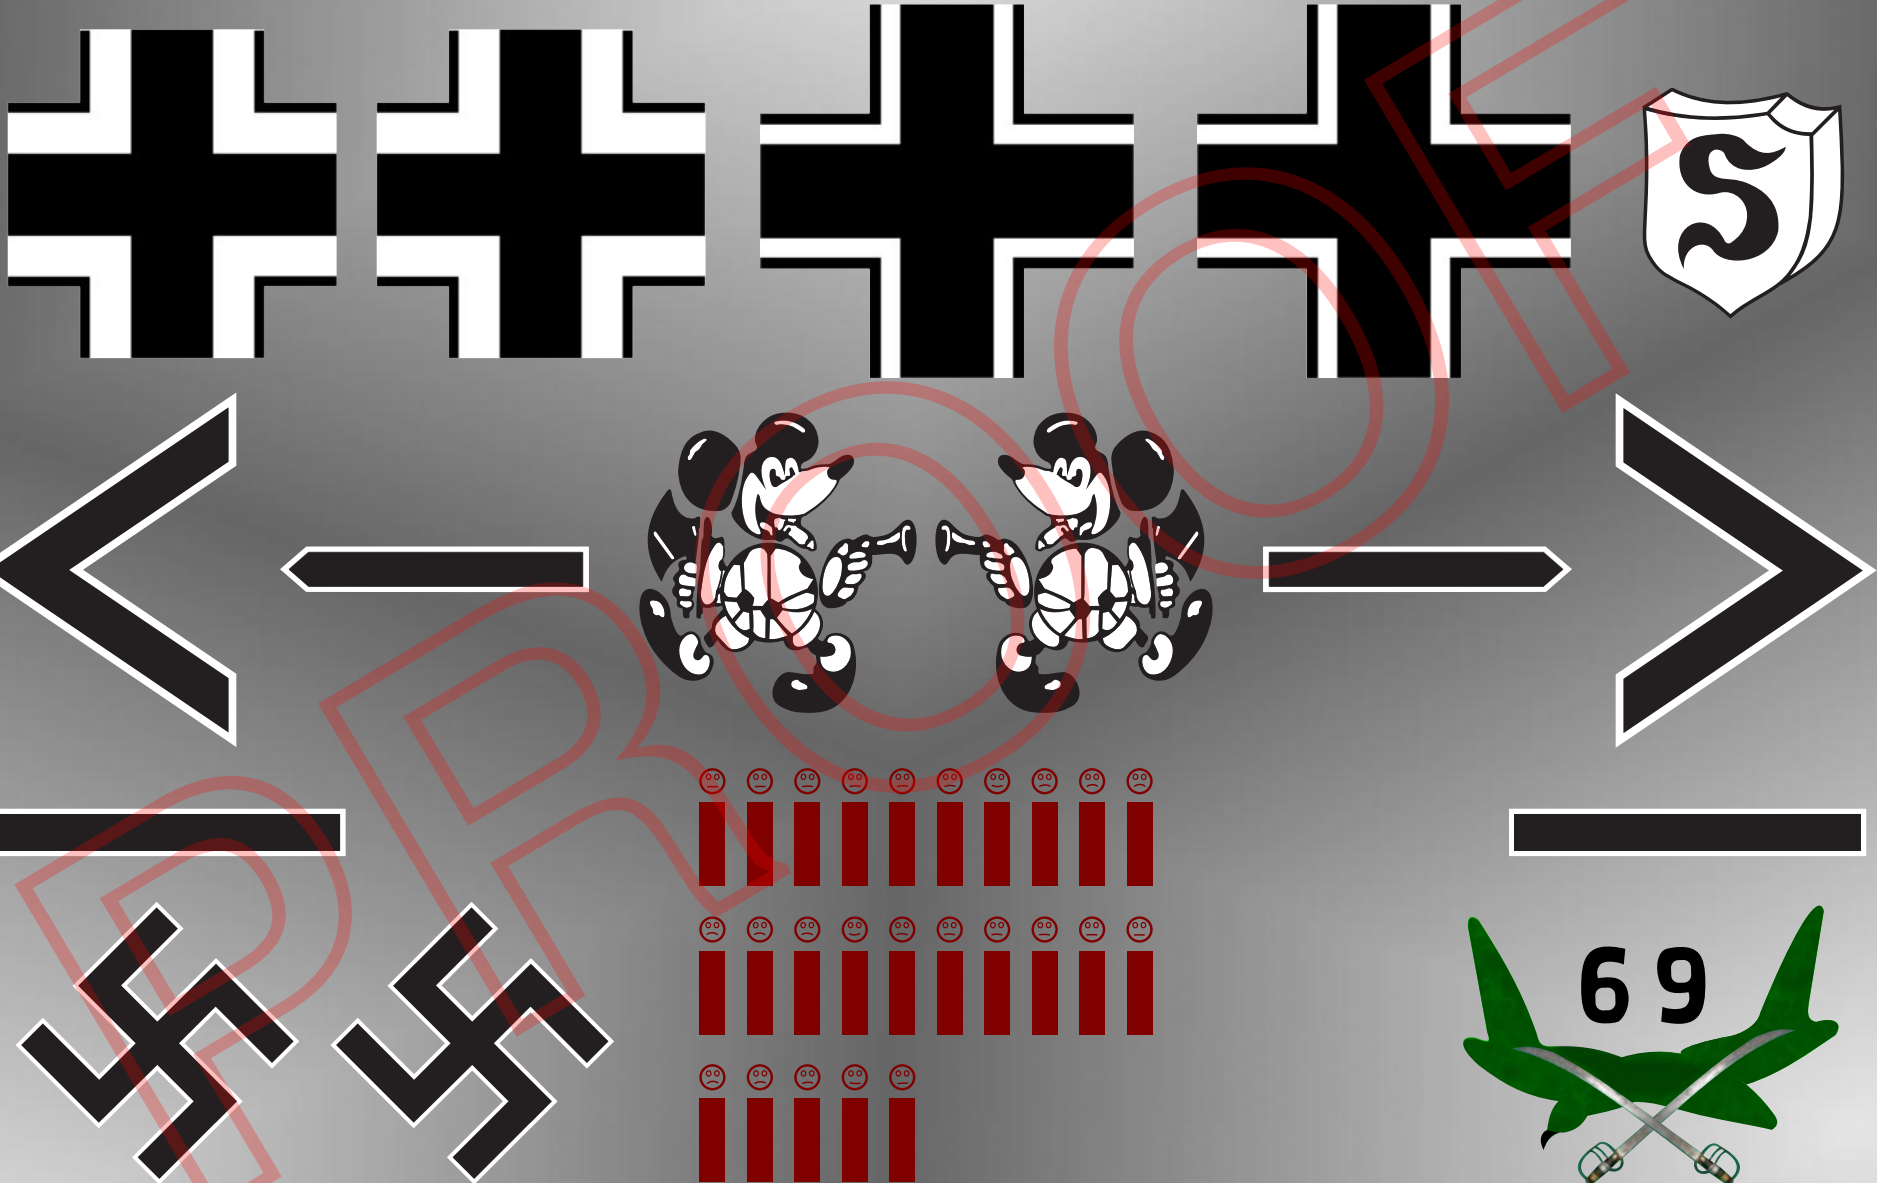

PROOF SHEET

Project: Me109

Theme: Adolph Galland

Scale: Any scale within print limits

Note: Galland flew several different fighters during his run and the markings varied from one to the other.

Note: Graphics shown available on custom order basis, nothing is stocked